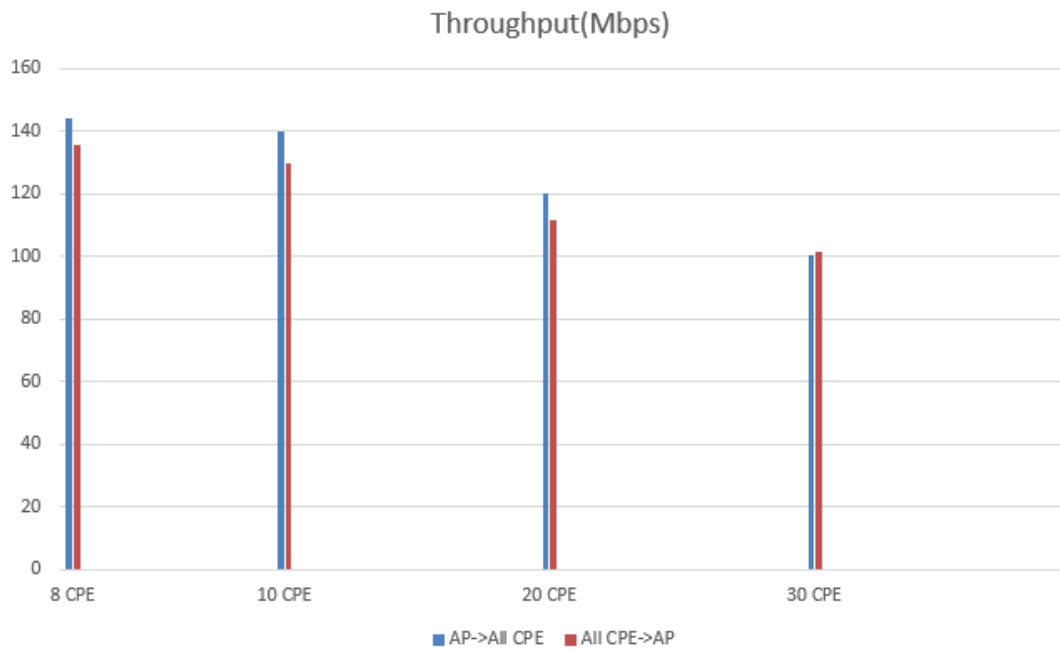

Throughput

AP: TB5F; CPE: TB5E

Power consumption