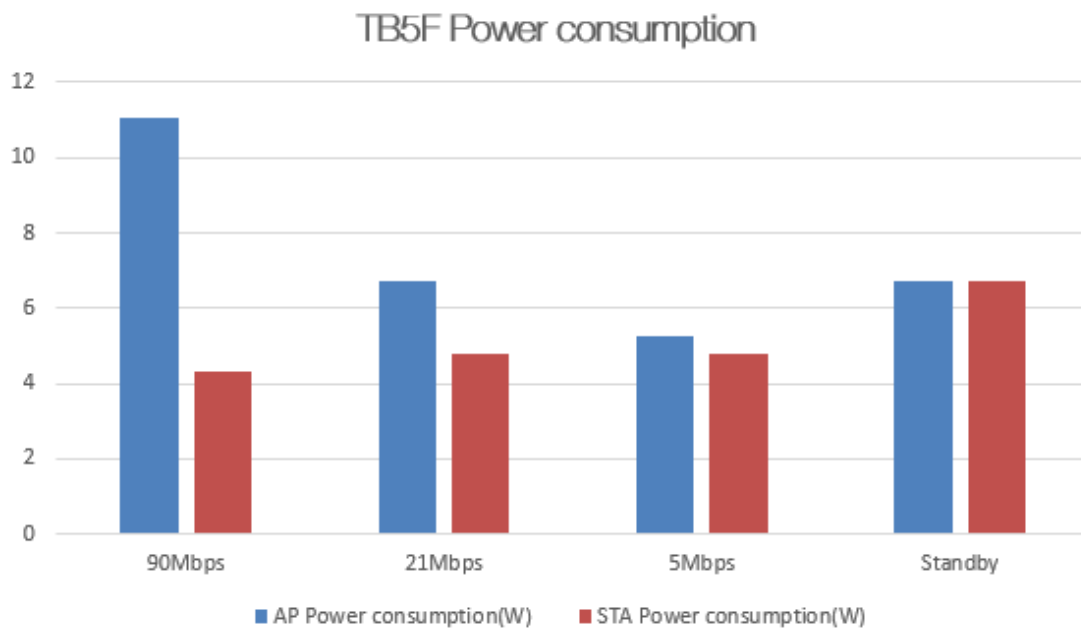

Throughput

AP: TB5F; CPE: TB5E

Power consumption